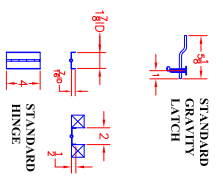

① **SIDE MOUNT 36" SYSTEM**
WITH ROUND TOP RAIL AT WALL

② **TOP MOUNT 36" SYSTEM**
WITH FLAT TOP RAIL AT WALL

① **SIDE MOUNT 36" SYSTEM**
WITH WOOD TOP RAIL AT WALL

GATES BY AGS STAINLESS, INC.

STANDARD ASSEMBLY DETAILS BELOW
CONTACT AGS FOR CUSTOMIZATION OPTIONS
888-842-9492 OR info@agsstainless.com

DOUBLE GATE
CAN BE MADE TO FIT ANY SYSTEM