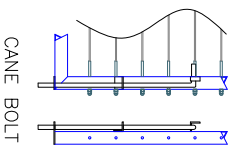

① **SIDE MOUNT 36" SYSTEM**
WITH ROUND TOP RAIL AT WALL

② **TOP MOUNT 36" SYSTEM**
WITH FLAT TOP RAIL AT WALL

① **SIDE MOUNT 36" SYSTEM**
WITH WOOD TOP RAIL AT WALL

GATES BY AGS STAINLESS, INC.

STANDARD ASSEMBLY DETAILS BELOW
CONTACT AGS FOR CUSTOMIZATION OPTIONS
888-842-9492 OR info@agsstainless.com

DOUBLE GATE
CAN BE MADE TO FIT ANY SYSTEM