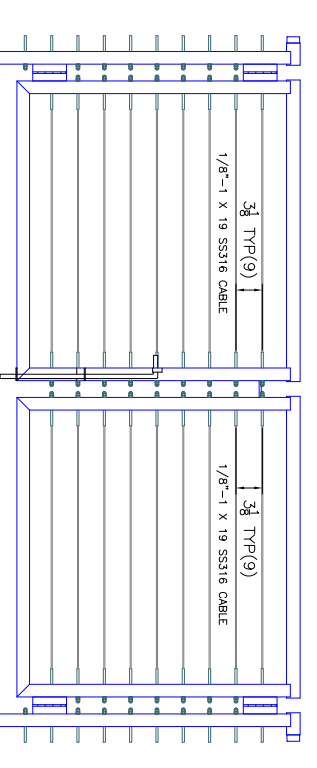

① **SIDE MOUNT 36" SYSTEM**
WITH ROUND TOP RAIL AT WALL

② **TOP MOUNT 36" SYSTEM**
WITH FLAT TOP RAIL AT WALL

① **SIDE MOUNT 36" SYSTEM**
WITH WOOD TOP RAIL AT WALL

GATES BY AGS STAINLESS, INC.

STANDARD ASSEMBLY DETAILS BELOW
CONTACT AGS FOR CUSTOMIZATION OPTIONS
888-842-9492 OR info@agsstainless.com

DOUBLE GATE
CAN BE MADE TO FIT ANY SYSTEM