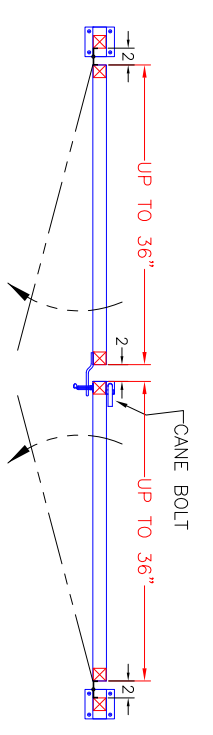

① **SIDE MOUNT 36" SYSTEM**
WITH ROUND TOP RAIL AT WALL

② **TOP MOUNT 36" SYSTEM**
WITH FLAT TOP RAIL AT WALL

① **SIDE MOUNT 36" SYSTEM**
WITH WOOD TOP RAIL AT WALL

GATES BY AGS STAINLESS, INC.

STANDARD ASSEMBLY DETAILS BELOW
CONTACT AGS FOR CUSTOMIZATION OPTIONS
888-842-9492 OR info@agsstainless.com

DOUBLE GATE
CAN BE MADE TO FIT ANY SYSTEM