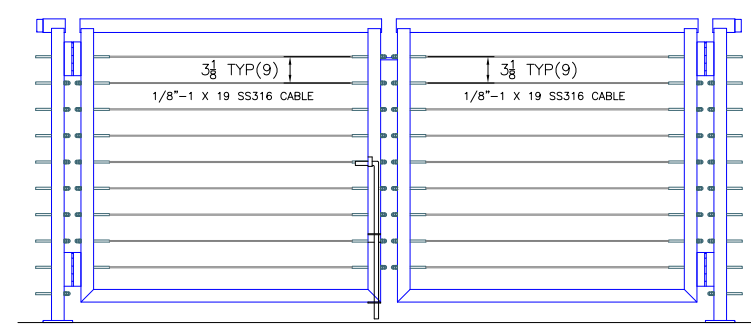

① **SIDE MOUNT 36" SYSTEM**
WITH ROUND TOP RAIL AT WALL

② **TOP MOUNT 36" SYSTEM**
WITH FLAT TOP RAIL AT WALL

① **SIDE MOUNT 36" SYSTEM**
WITH WOOD TOP RAIL AT WALL

GATES BY AGS STAINLESS, INC.

STANDARD ASSEMBLY DETAILS BELOW
CONTACT AGS FOR CUSTOMIZATION OPTIONS
888-842-9492 OR info@agsstainless.com

● **DOUBLE GATE**
CAN BE MADE TO FIT ANY SYSTEM