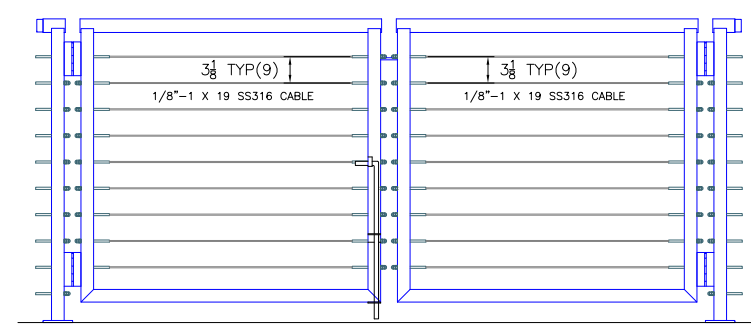

● **DOUBLE GATE**
CAN BE MADE TO FIT ANY SYSTEM