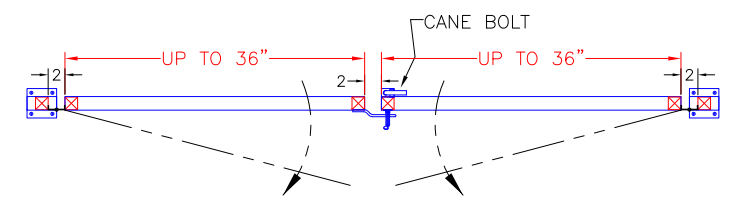

① **SIDE MOUNT 36" SYSTEM**
WITH ROUND TOP RAIL AT WALL

② **TOP MOUNT 36" SYSTEM**
WITH FLAT TOP RAIL AT WALL

① **SIDE MOUNT 36" SYSTEM**
WITH WOOD TOP RAIL AT WALL

GATES BY AGS STAINLESS, INC.

STANDARD ASSEMBLY DETAILS BELOW
CONTACT AGS FOR CUSTOMIZATION OPTIONS
888-842-9492 OR info@agsstainless.com

● **DOUBLE GATE**
CAN BE MADE TO FIT ANY SYSTEM