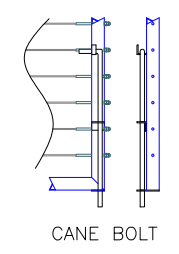

① **SIDE MOUNT 36" SYSTEM**  
WITH ROUND TOP RAIL AT WALL

② **TOP MOUNT 36" SYSTEM**  
WITH FLAT TOP RAIL AT WALL

① **SIDE MOUNT 36" SYSTEM**  
WITH WOOD TOP RAIL AT WALL