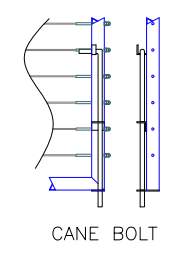

① **SIDE MOUNT 36" SYSTEM**
WITH ROUND TOP RAIL AT WALL

② **TOP MOUNT 36" SYSTEM**
WITH FLAT TOP RAIL AT WALL

① **SIDE MOUNT 36" SYSTEM**
WITH WOOD TOP RAIL AT WALL

GATES BY AGS STAINLESS, INC.

STANDARD ASSEMBLY DETAILS BELOW
CONTACT AGS FOR CUSTOMIZATION OPTIONS
888-842-9492 OR info@agsstainless.com

● **DOUBLE GATE**
CAN BE MADE TO FIT ANY SYSTEM