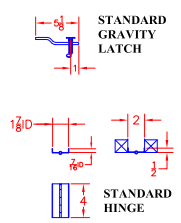

① **SIDE MOUNT 36" SYSTEM**  
WITH ROUND TOP RAIL AT WALL

② **TOP MOUNT 36" SYSTEM**  
WITH FLAT TOP RAIL AT WALL

① **SIDE MOUNT 36" SYSTEM**  
WITH WOOD TOP RAIL AT WALL