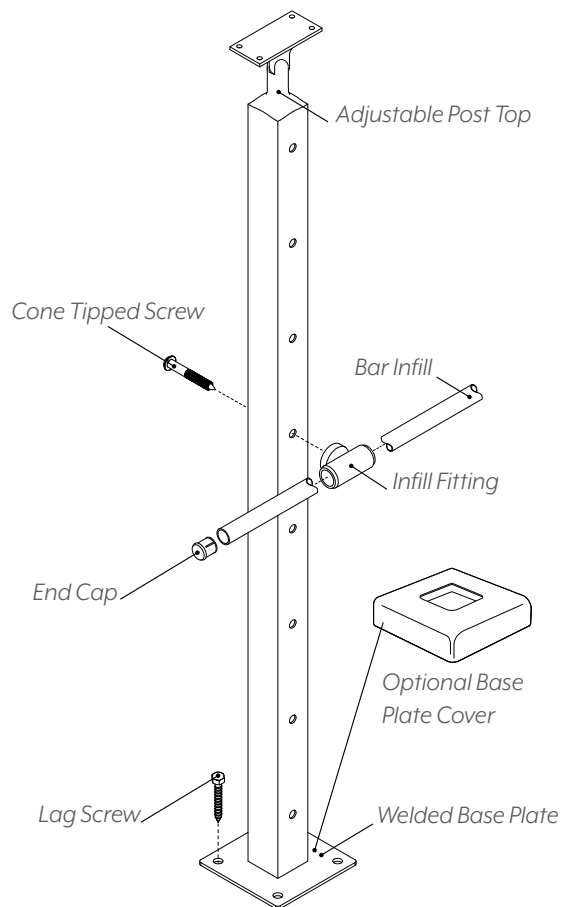

CASCADIA RAILING SYSTEM

An off-the-shelf, ready-to-install stainless steel railing kit

CASCADIA RAILING SYSTEM

AGS Stainless is proud to introduce an innovative new railing concept that eliminates the need for custom design work. Cascadia Railing System beautifully combines the high standards of quality that AGS is known for with the convenience of off-the-shelf inventory. Adjustable tops and infill fittings allow for sloped or stair installation. Posts are available in 36" or 42".

- Universal posts are designed for level (surface) or stair application
- Post layout flexibility, visit AGSstainless.com/c-inst to see installation instructions and for more information
- Customize your railing with your own top rail (top rail not included)